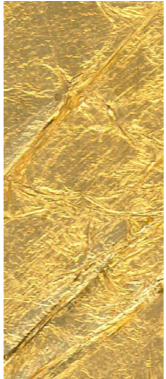

# PROMINANCE™

"ECLISSE" COLLECTION

UMBRA™

SUMMA™

**Designers** ARCADESTUDIO and UNICA

**Product features** Table with smoked extra-clear tempered shaped glass top, thickness 10 mm., decorated with gold coloured leaf, black digital printing and *Trilli Effect* (golden powder).

Metal base, 3 mm. thickness, decorated with laser cuts.  
 Gold coloured leaf for Summa.  
 Black painting and gold coloured leaf for Umbra.

**Dimension** L. 145 cm W. 130 cm H. 80 cm UMBRA  
 L. 120 cm W. 120 cm H. 80 cm SUMMA

**Weight** 153 kg UMBRA  
 169 kg SUMMA

**Top**

Gold coloured Leaf

Trilli Effect

Smoked glass

Black digital printing

**Base**

Gold coloured Leaf

Black painting