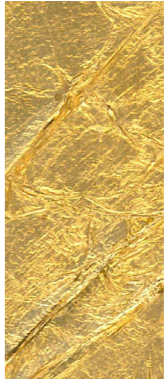

Metal base, 3 mm. thickness, decorated with laser cuts.  
 Gold coloured leaf for Summa.  
 Black painting and gold coloured leaf for Umbra.

**Dimension** L. 145 cm W. 130 cm H. 80 cm UMBRA  
 L. 120 cm W. 120 cm H. 80 cm SUMMA

**Weight** 153 kg UMBRA  
 169 kg SUMMA

**Top**

Gold coloured Leaf

Trilli Effect

Smoked glass

Black digital printing

**Base**

Gold coloured Leaf

Black painting