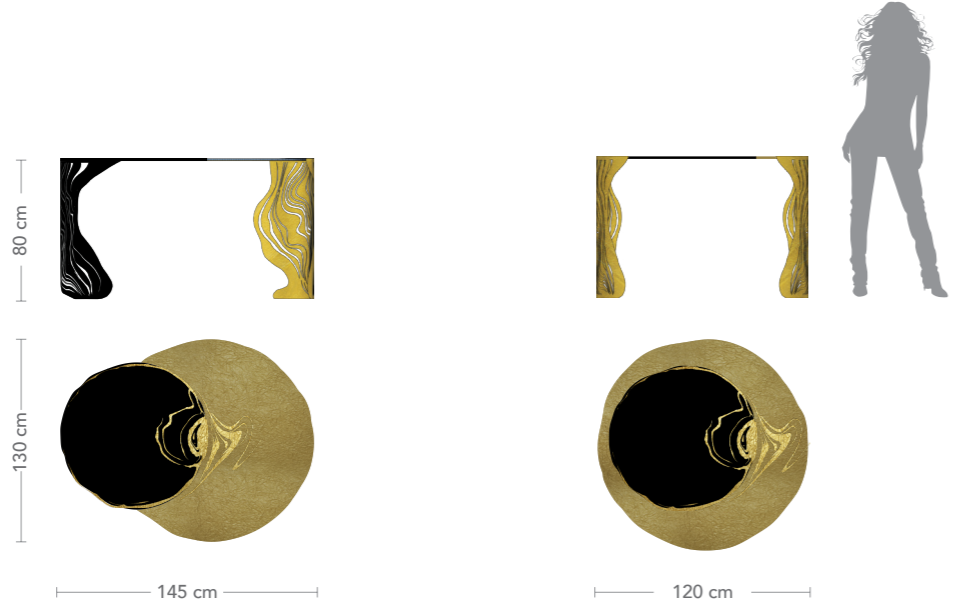

# PROMINANCE™

"ECLISSE" COLLECTION

UMBRA™

SUMMA™

**Designers** ARCADESTUDIO and UNICA

**Product features** Table with smoked extra-clear tempered shaped glass top, thickness 10 mm., decorated with gold coloured leaf, black digital printing and *Trilli Effect* (golden powder).

Metal base, 3 mm. thickness, decorated with laser cuts.  
 Gold coloured leaf for Summa.  
 Black painting and gold coloured leaf for Umbra.

**Dimension** L. 145 cm W. 130 cm H. 80 cm UMBRA  
 L. 120 cm W. 120 cm H. 80 cm SUMMA

**Weight** 153 kg UMBRA  
 169 kg SUMMA

**Top**

Gold coloured Leaf

Trilli Effect

Smoked glass

Black digital printing

**Base**

Gold coloured Leaf

Black painting