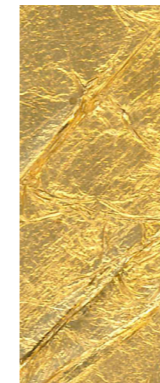

MIRROR
SULTANA™
 "HAREM" COLLECTION

Designers UNICA

Product features Mirror with extra-clear tempered bevelled glass panel, 5 mm. thickness, decorated with sandblasting for handmade stars, *Trilli Effect* (golden powder) and white/black painting.

Tapered wooden frame, 30 mm. thickness, glossy white/black lacquering.

Dimensions W. 120 cm H. 90 cm D. 3,5 cm

Weight 45 kg

Front Panel

Golden Leaf

Trilli Effect

White / Black
Painting

Sandblasting

Mirror

White / Black
Lacquering

Frame