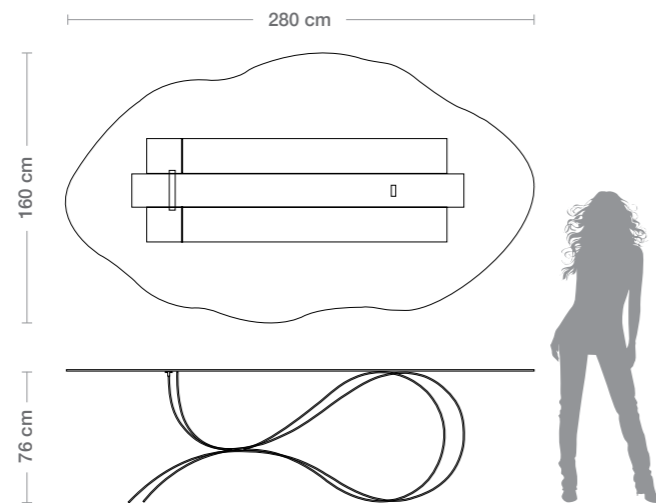

TABLE

UCCELLO DEL PARADISO™

"ONDE" COLLECTION

Designers UNICA

Product features Table with extra-clear tempered, shaped glass top, thickness 12 mm., decorated with sandblasting, silver coloured leaf, digital printing and semi-transparent blue painting.

Steel table base, thickness 4 mm., consisting in three ribbons made with laser cuts, calendaring and equipped with a glass attachment system. Titanium finishing.

Dimensions L. 280 cm W. 160 cm H. 76 cm

Weight 216 kg

Materials and processes

Silver coloured leaf

Sandblasting

Digital Printing

Semi-transparent blue painting

Titanium