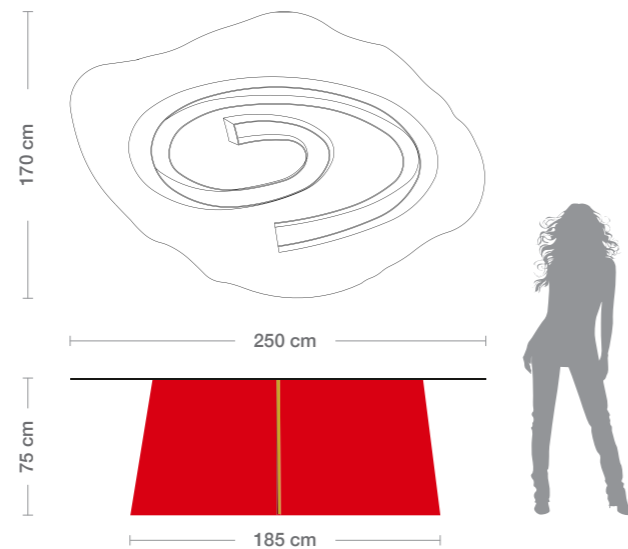

# FIORE ROSSO™

ISIDE COLLECTION

**Designers** UNICA

**Product features** Table with extra-clear tempered glass top, thickness 12 mm, decorated with sandblasting and gold colored leaf.

Metal shaped base, thickness 3 mm, with matt red painting on the outside and gold colored leaf finishing on the inside.

**Dimensions** L. 250 cm W. 170 cm H. 75 cm

**Weight** 480 Kg