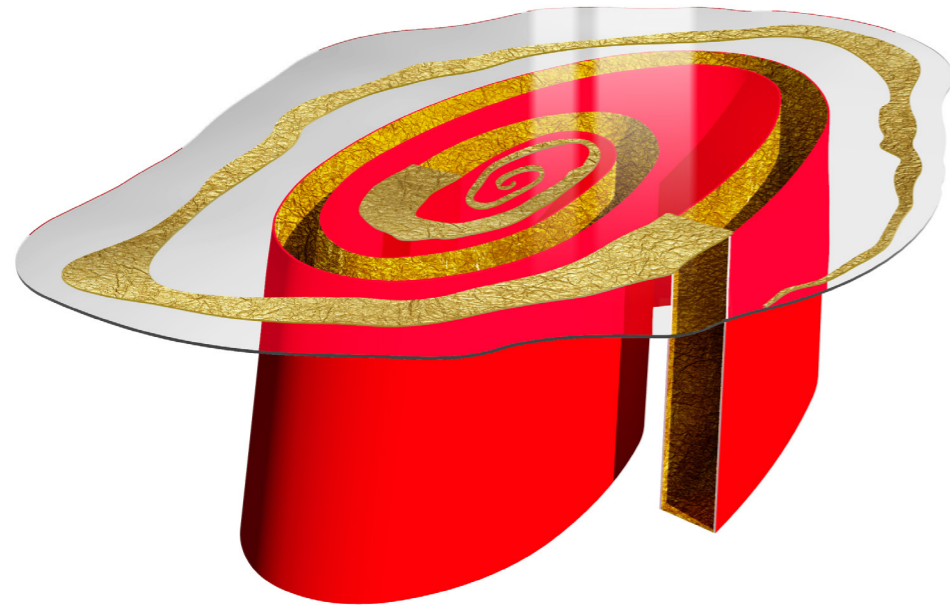

# FIORE ROSSO™

ISIDE COLLECTION

**Designers** UNICA

**Product features** Table with extra-clear tempered glass top, thickness 12 mm, decorated with sandblasting and gold colored leaf.

Metal shaped base, thickness 3 mm, with matt red painting on the outside and gold colored leaf finishing on the inside.

**Dimensions** L. 250 cm W. 170 cm H. 75 cm

**Weight** 480 Kg